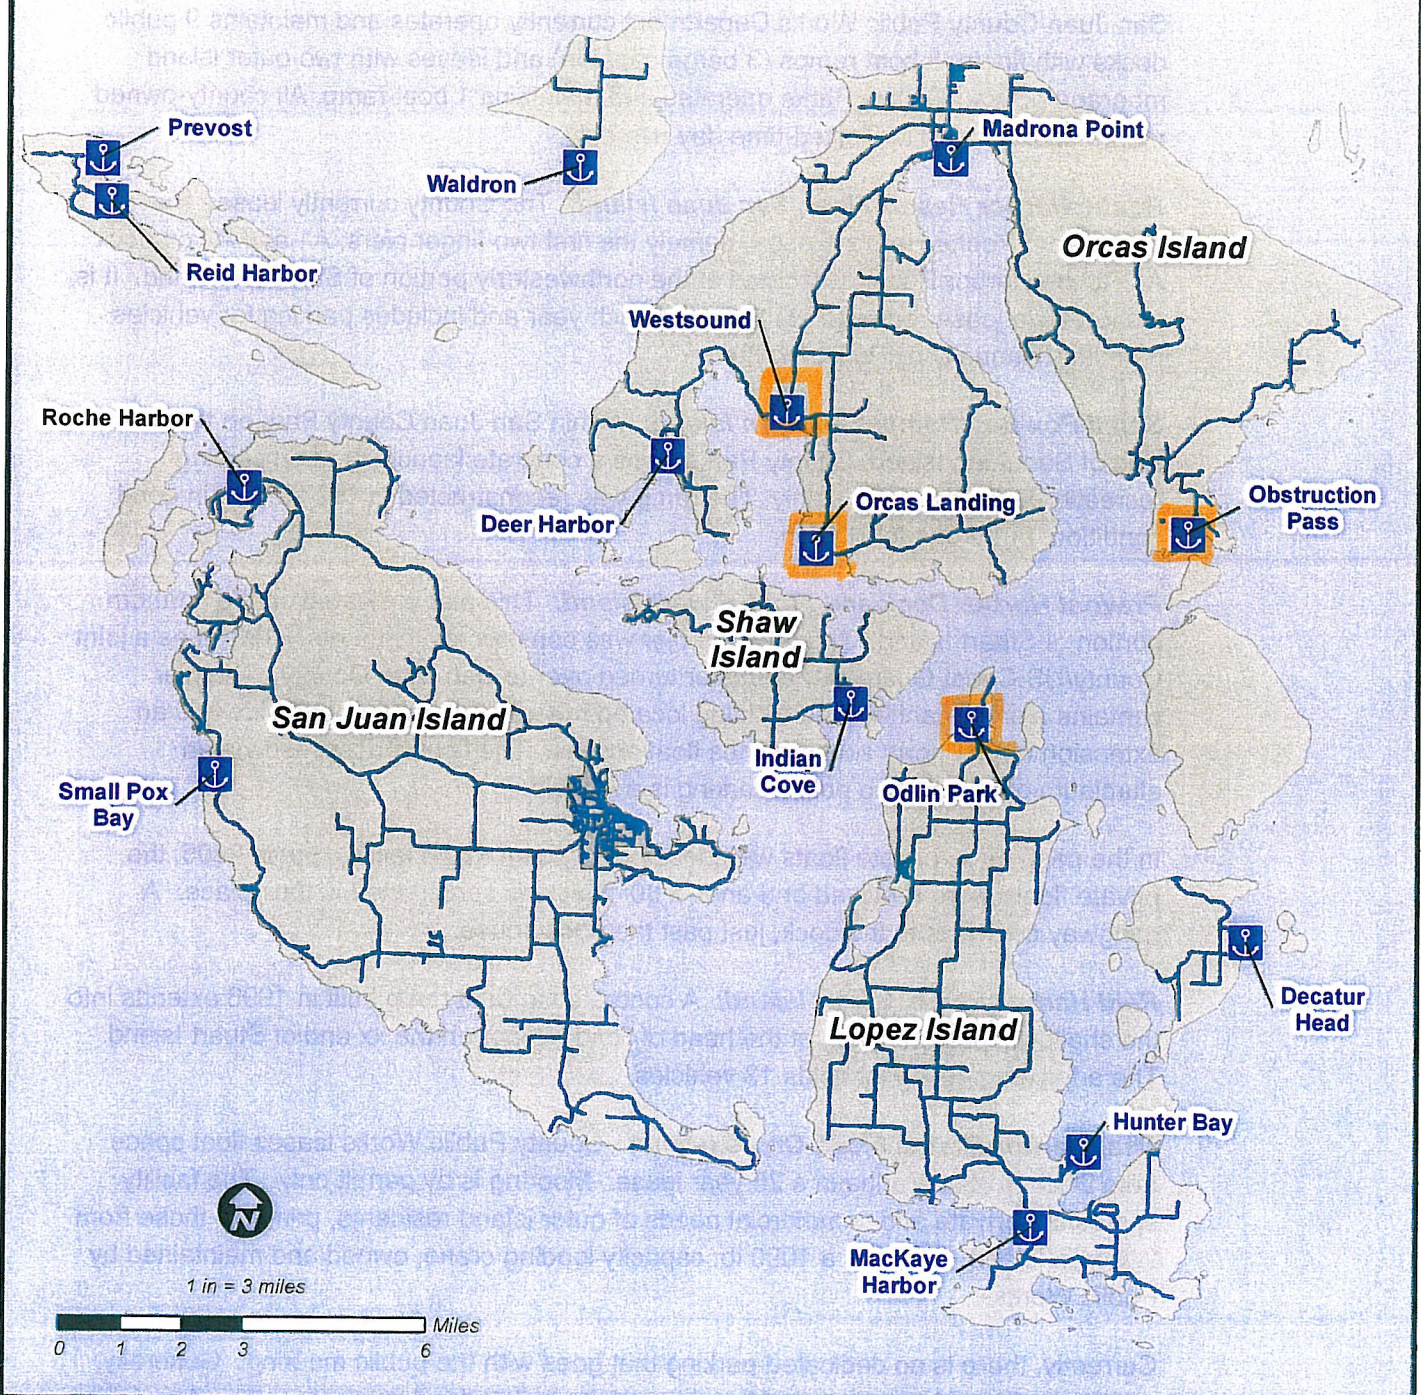

Legend

County Marine Facilities

County Marine Facilities in RFP

This map is a graphic representation derived from San Juan County's Geographic Information System. It is designed and intended for reference only, and is not guaranteed to survey accuracy. Information represented in this map is subject to change without notice.

Marine Transportation County Marine Facilities

San Juan County, Washington

Figure

3

Drawn By: TC

Date: June 2011