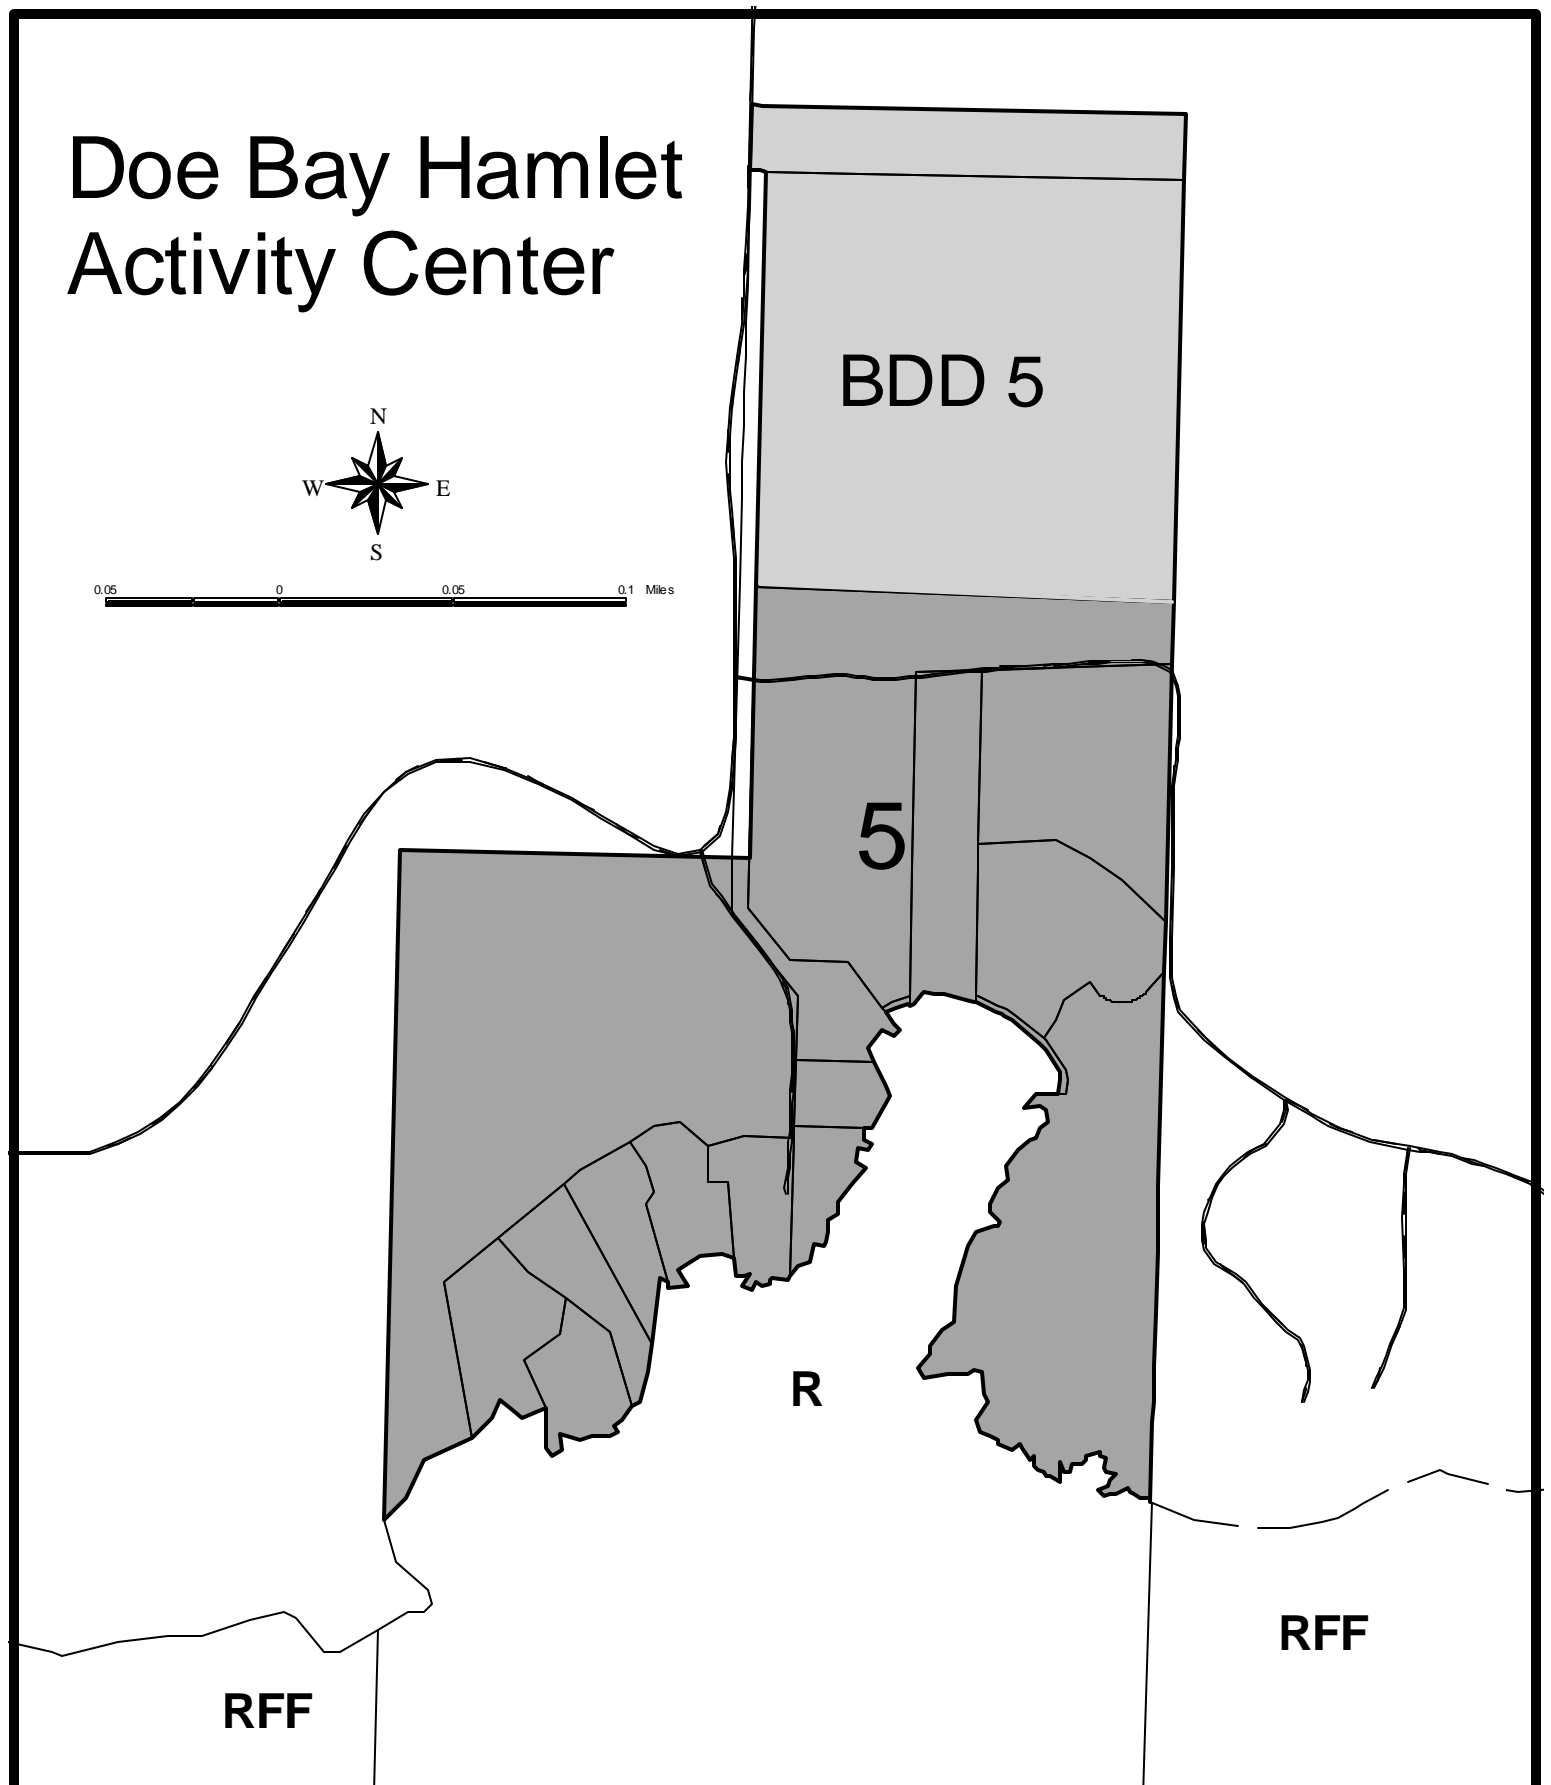

Doe Bay Hamlet Activity Center

0.05 0 0.05 0.1 Miles

BDD - Bonus Density District.
Base density is that shown on map. Bonus units up to the maximum density of 1 unit per 1/2 acre is allowed if affordable housing is provided (see UDC Section 3.8.4 for conditions).

October 2000