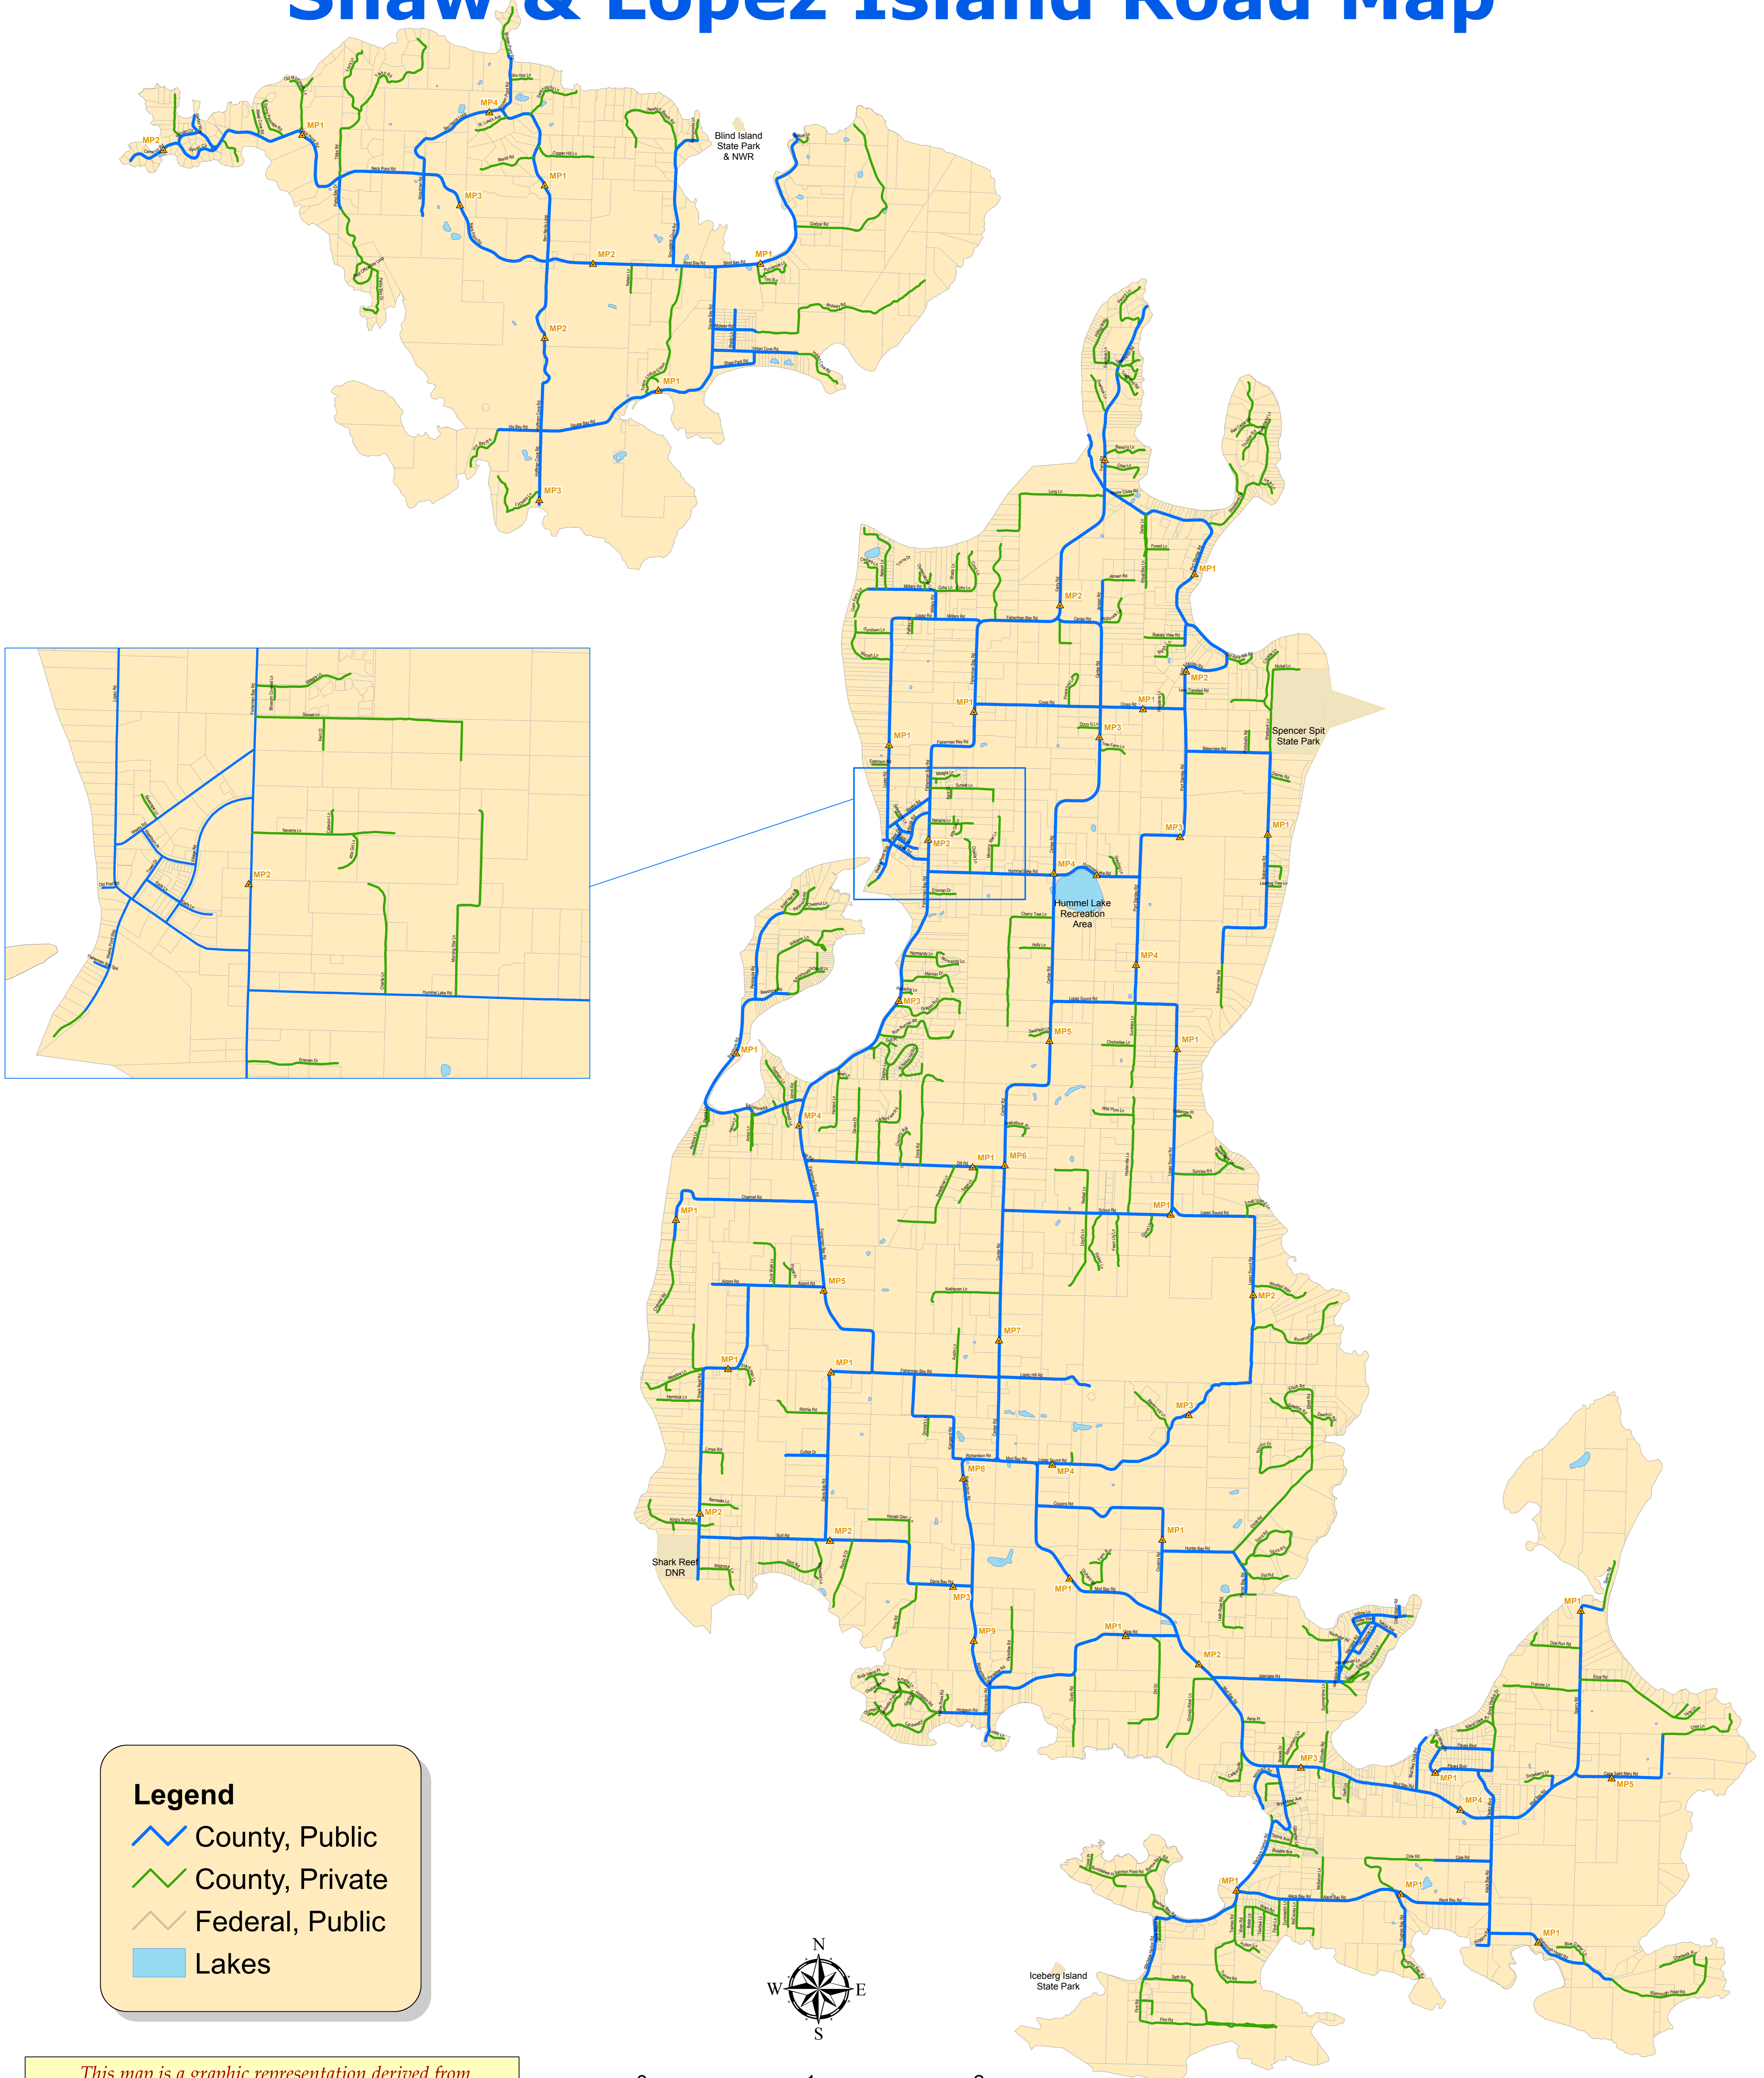

Shaw & Lopez Island Road Map

Legend

-  County, Public
-  County, Private
-  Federal, Public
-  Lakes

This map is a graphic representation derived from San Juan County's Geographic Information System. It is designed and intended for reference only, and is not guaranteed to survey accuracy. This map is based on the best information available as of the publication date.

Shaw and Lopez Island Road Map

Shaw Island, Lopez Island
San Juan County, Washington

Figure
1