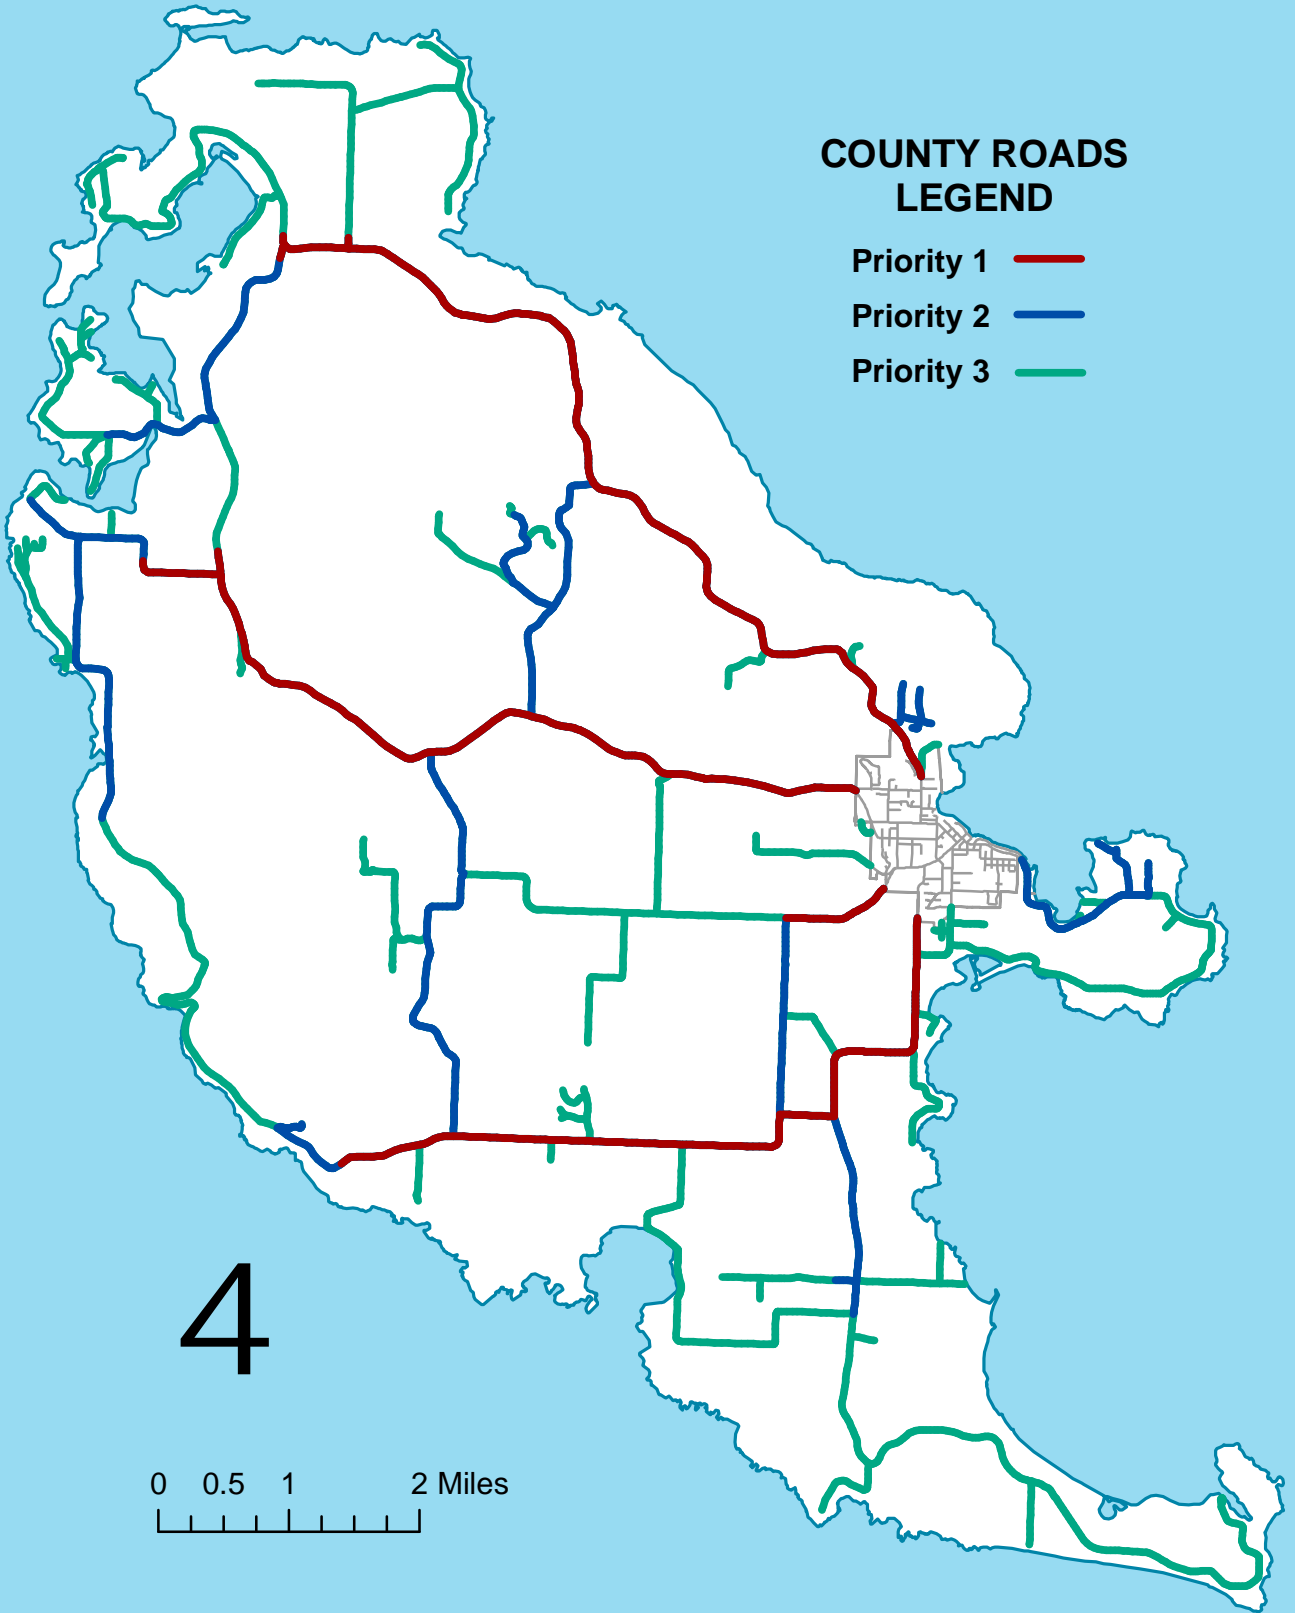

SAN JUAN ISLAND PRIORITY SNOW ROUTES

COUNTY ROADS LEGEND

Priority 1 

Priority 2 

Priority 3 

4

0 0.5 1 2 Miles
