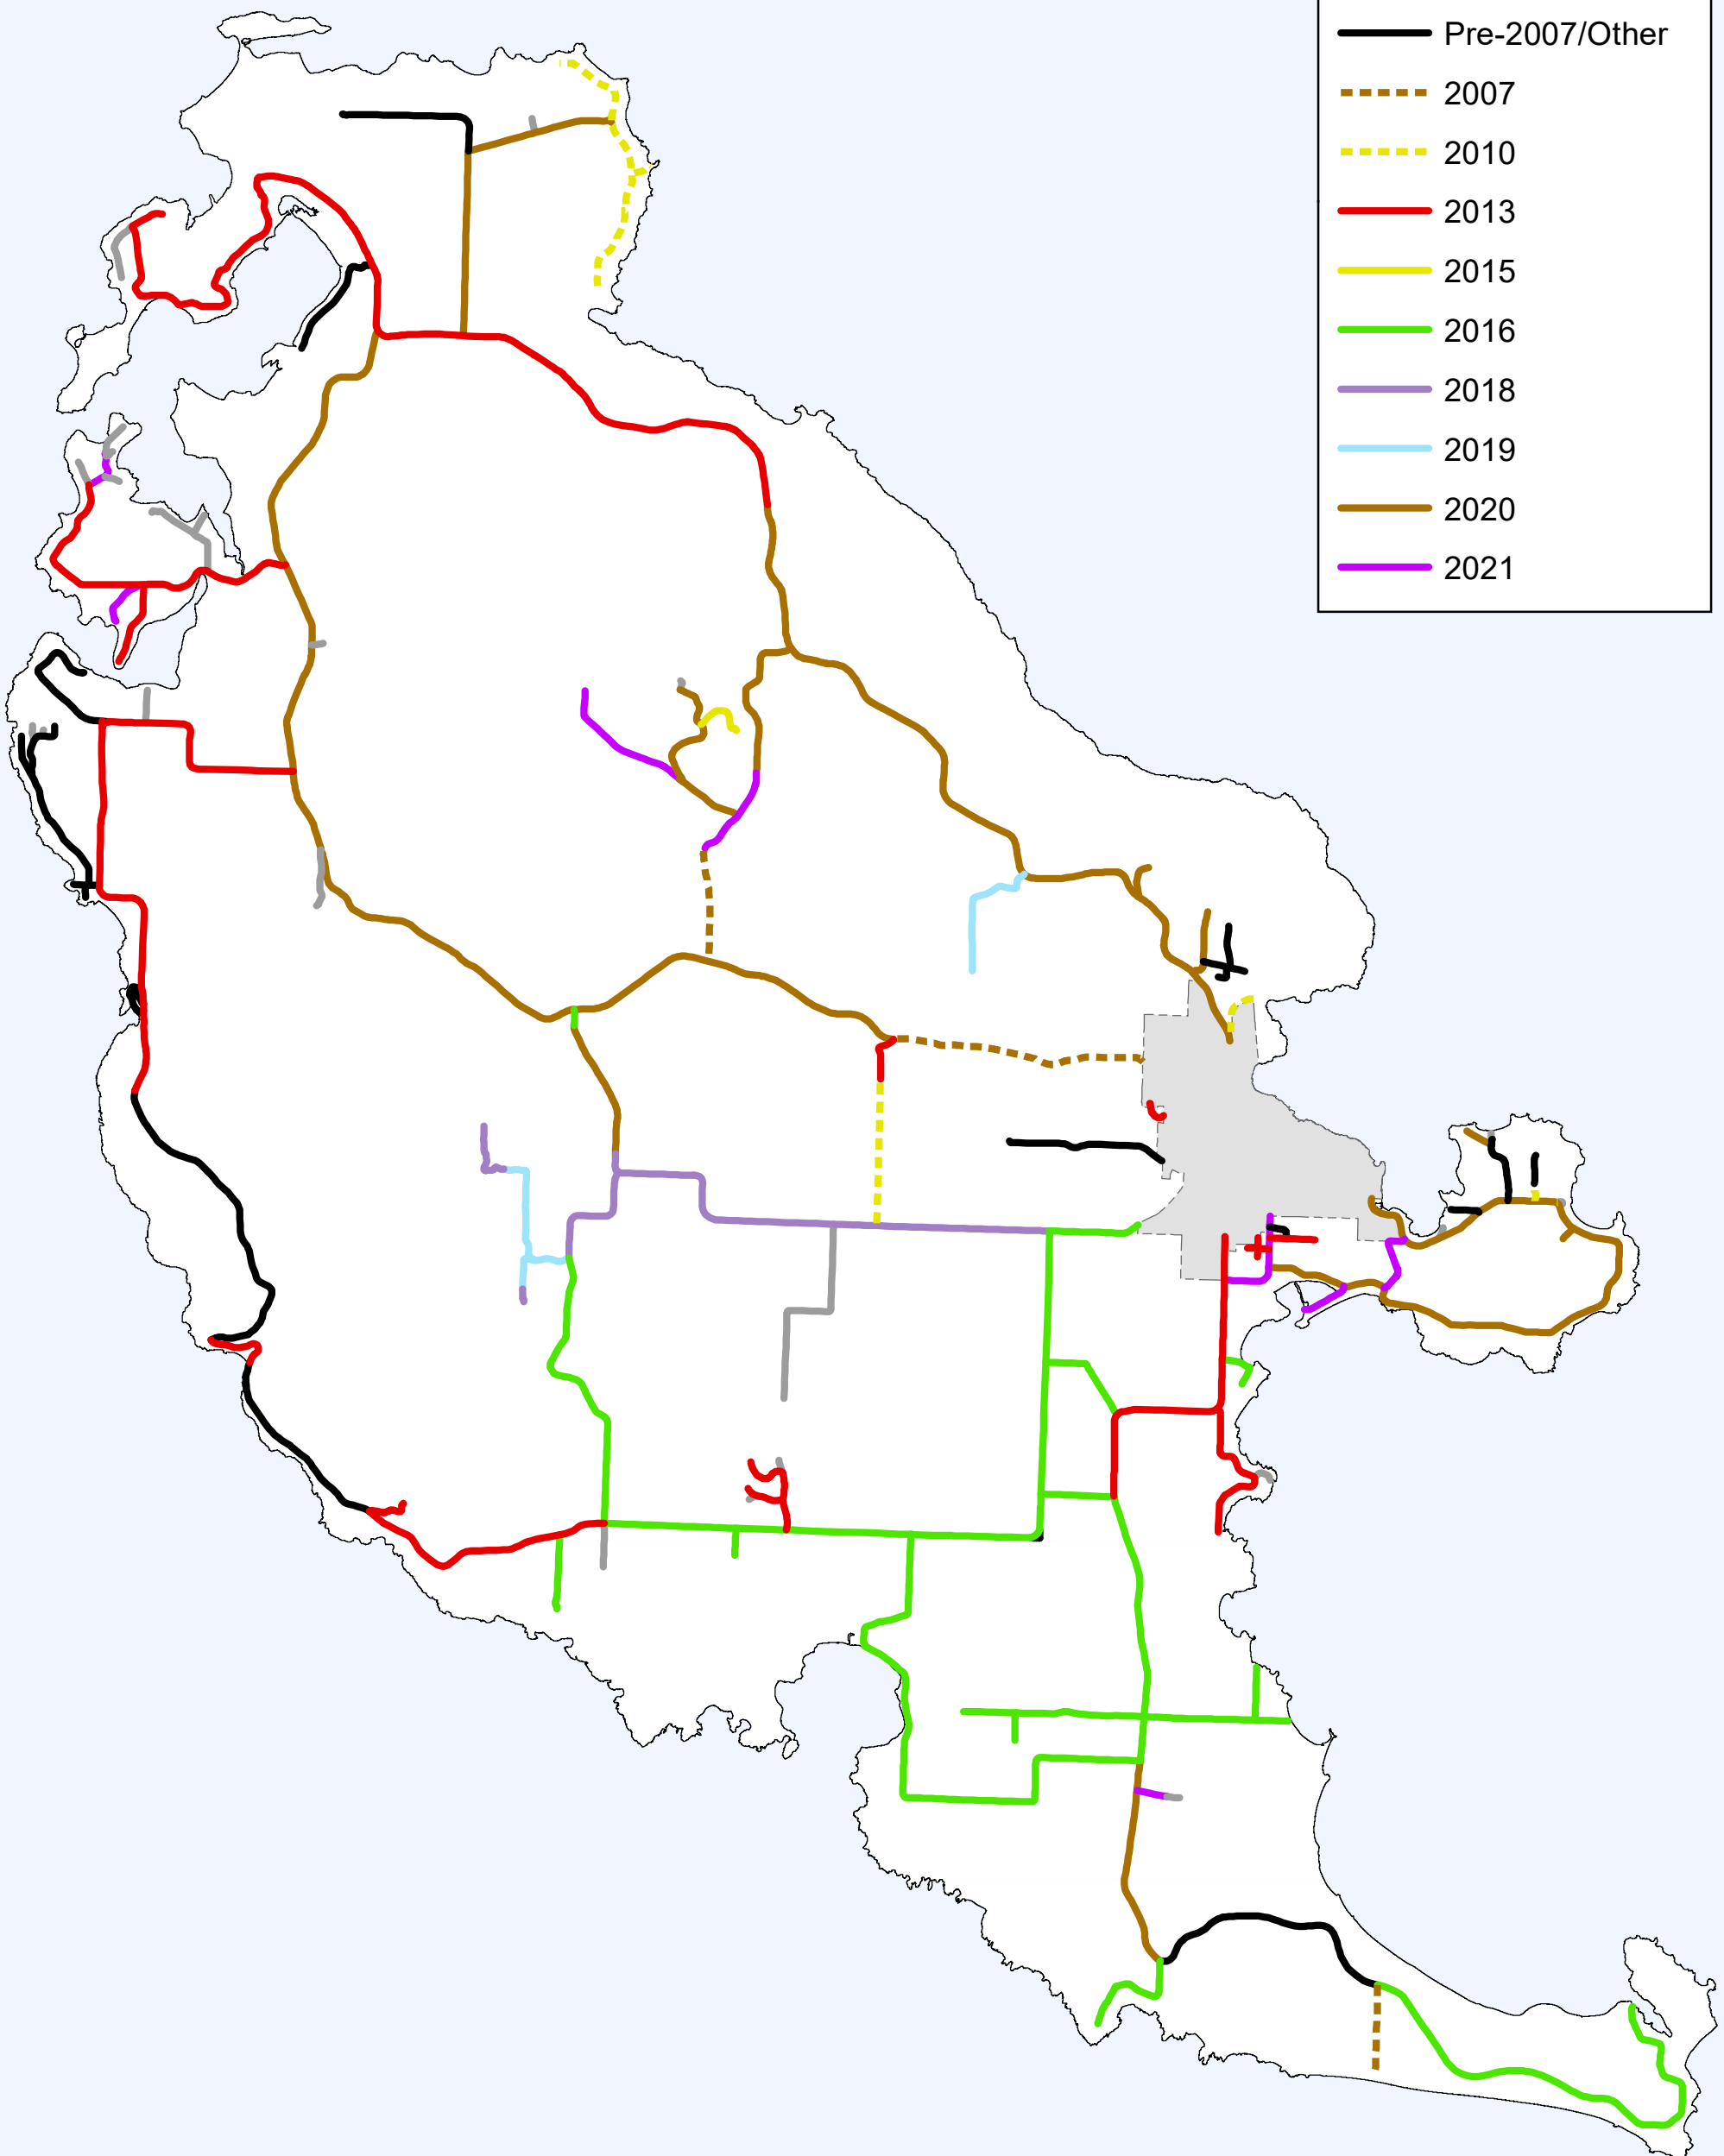

County Roads Chip Seal History

- Gravel
- Pre-2007/Other
- 2007
- 2010
- 2013
- 2015
- 2016
- 2018
- 2019
- 2020
- 2021

0 0.5 1 2 Miles

**County Roads Chip Seal History 2007 - 2021
District 1**
San Juan Island
San Juan County, Washington

Drawn By: J. Hanna Date Saved: 7/28/2021