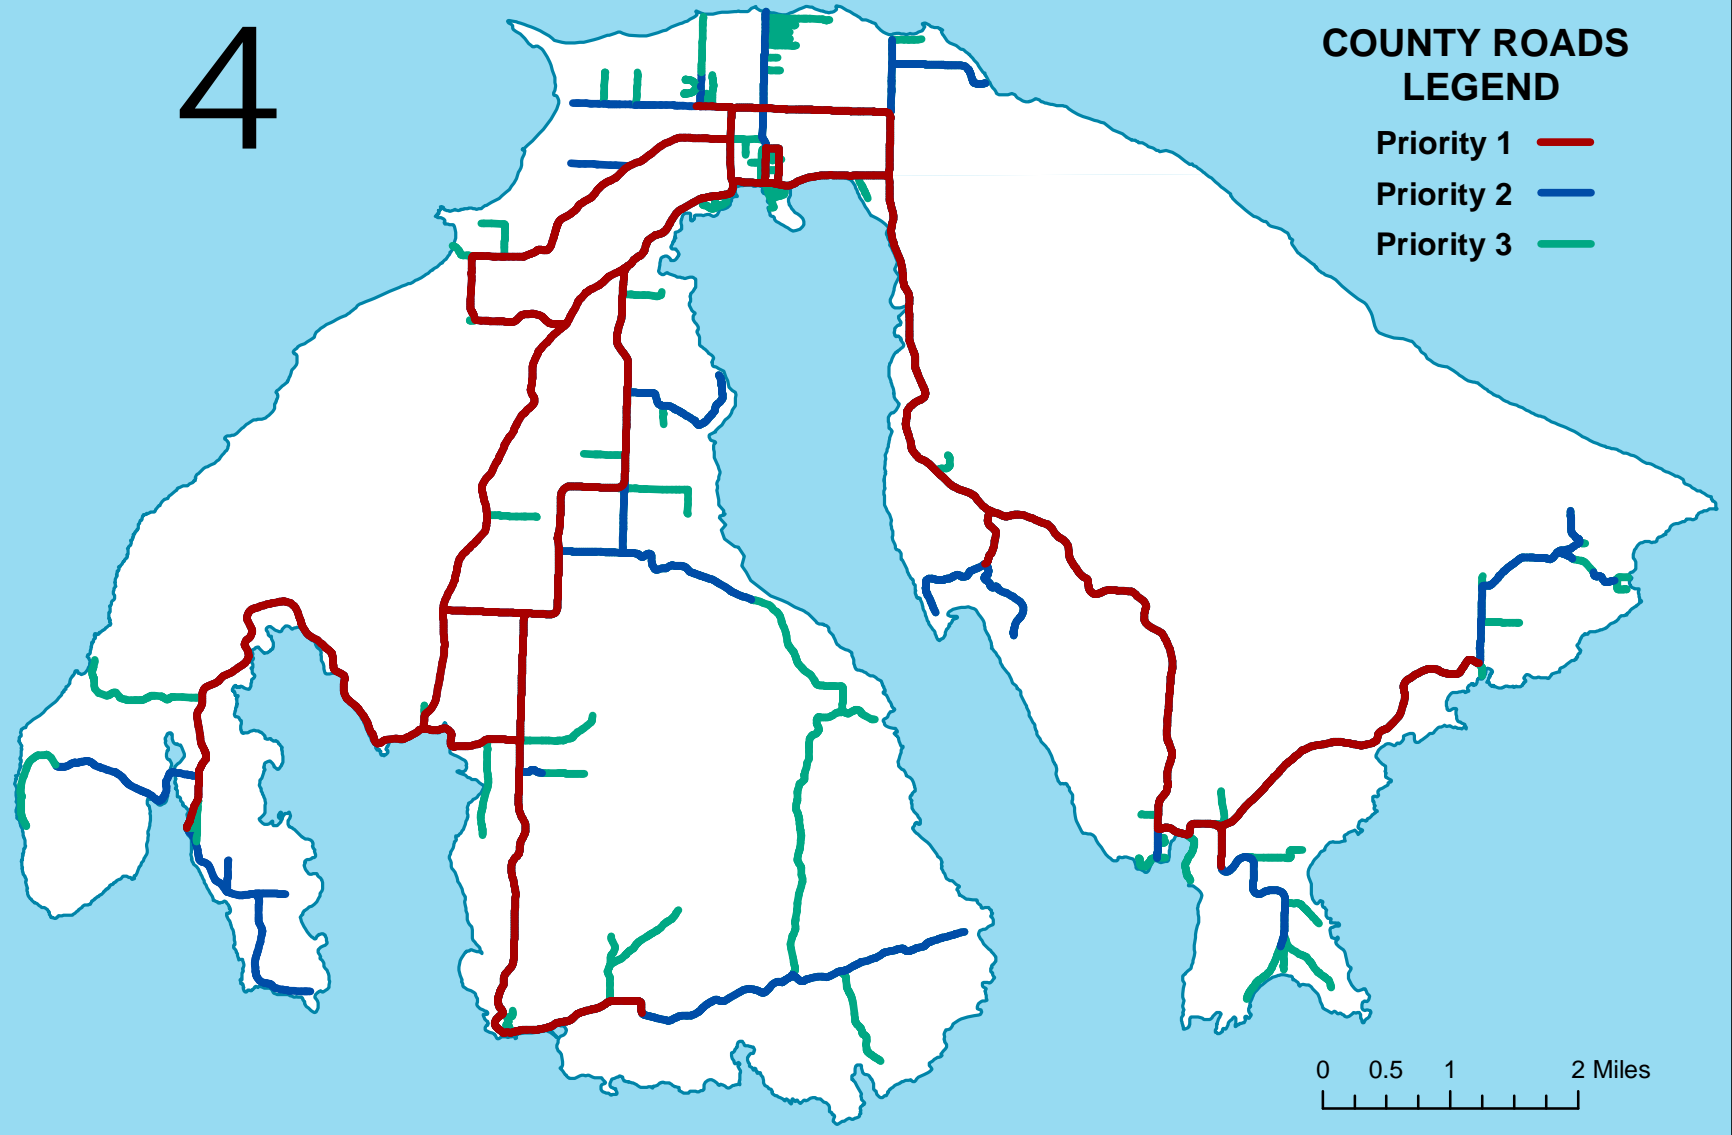

ORCAS ISLAND PRIORITY SNOW ROUTES

4

- COUNTY ROADS
LEGEND**
- Priority 1 — Red line
 - Priority 2 — Blue line
 - Priority 3 — Green line

0 0.5 1 2 Miles