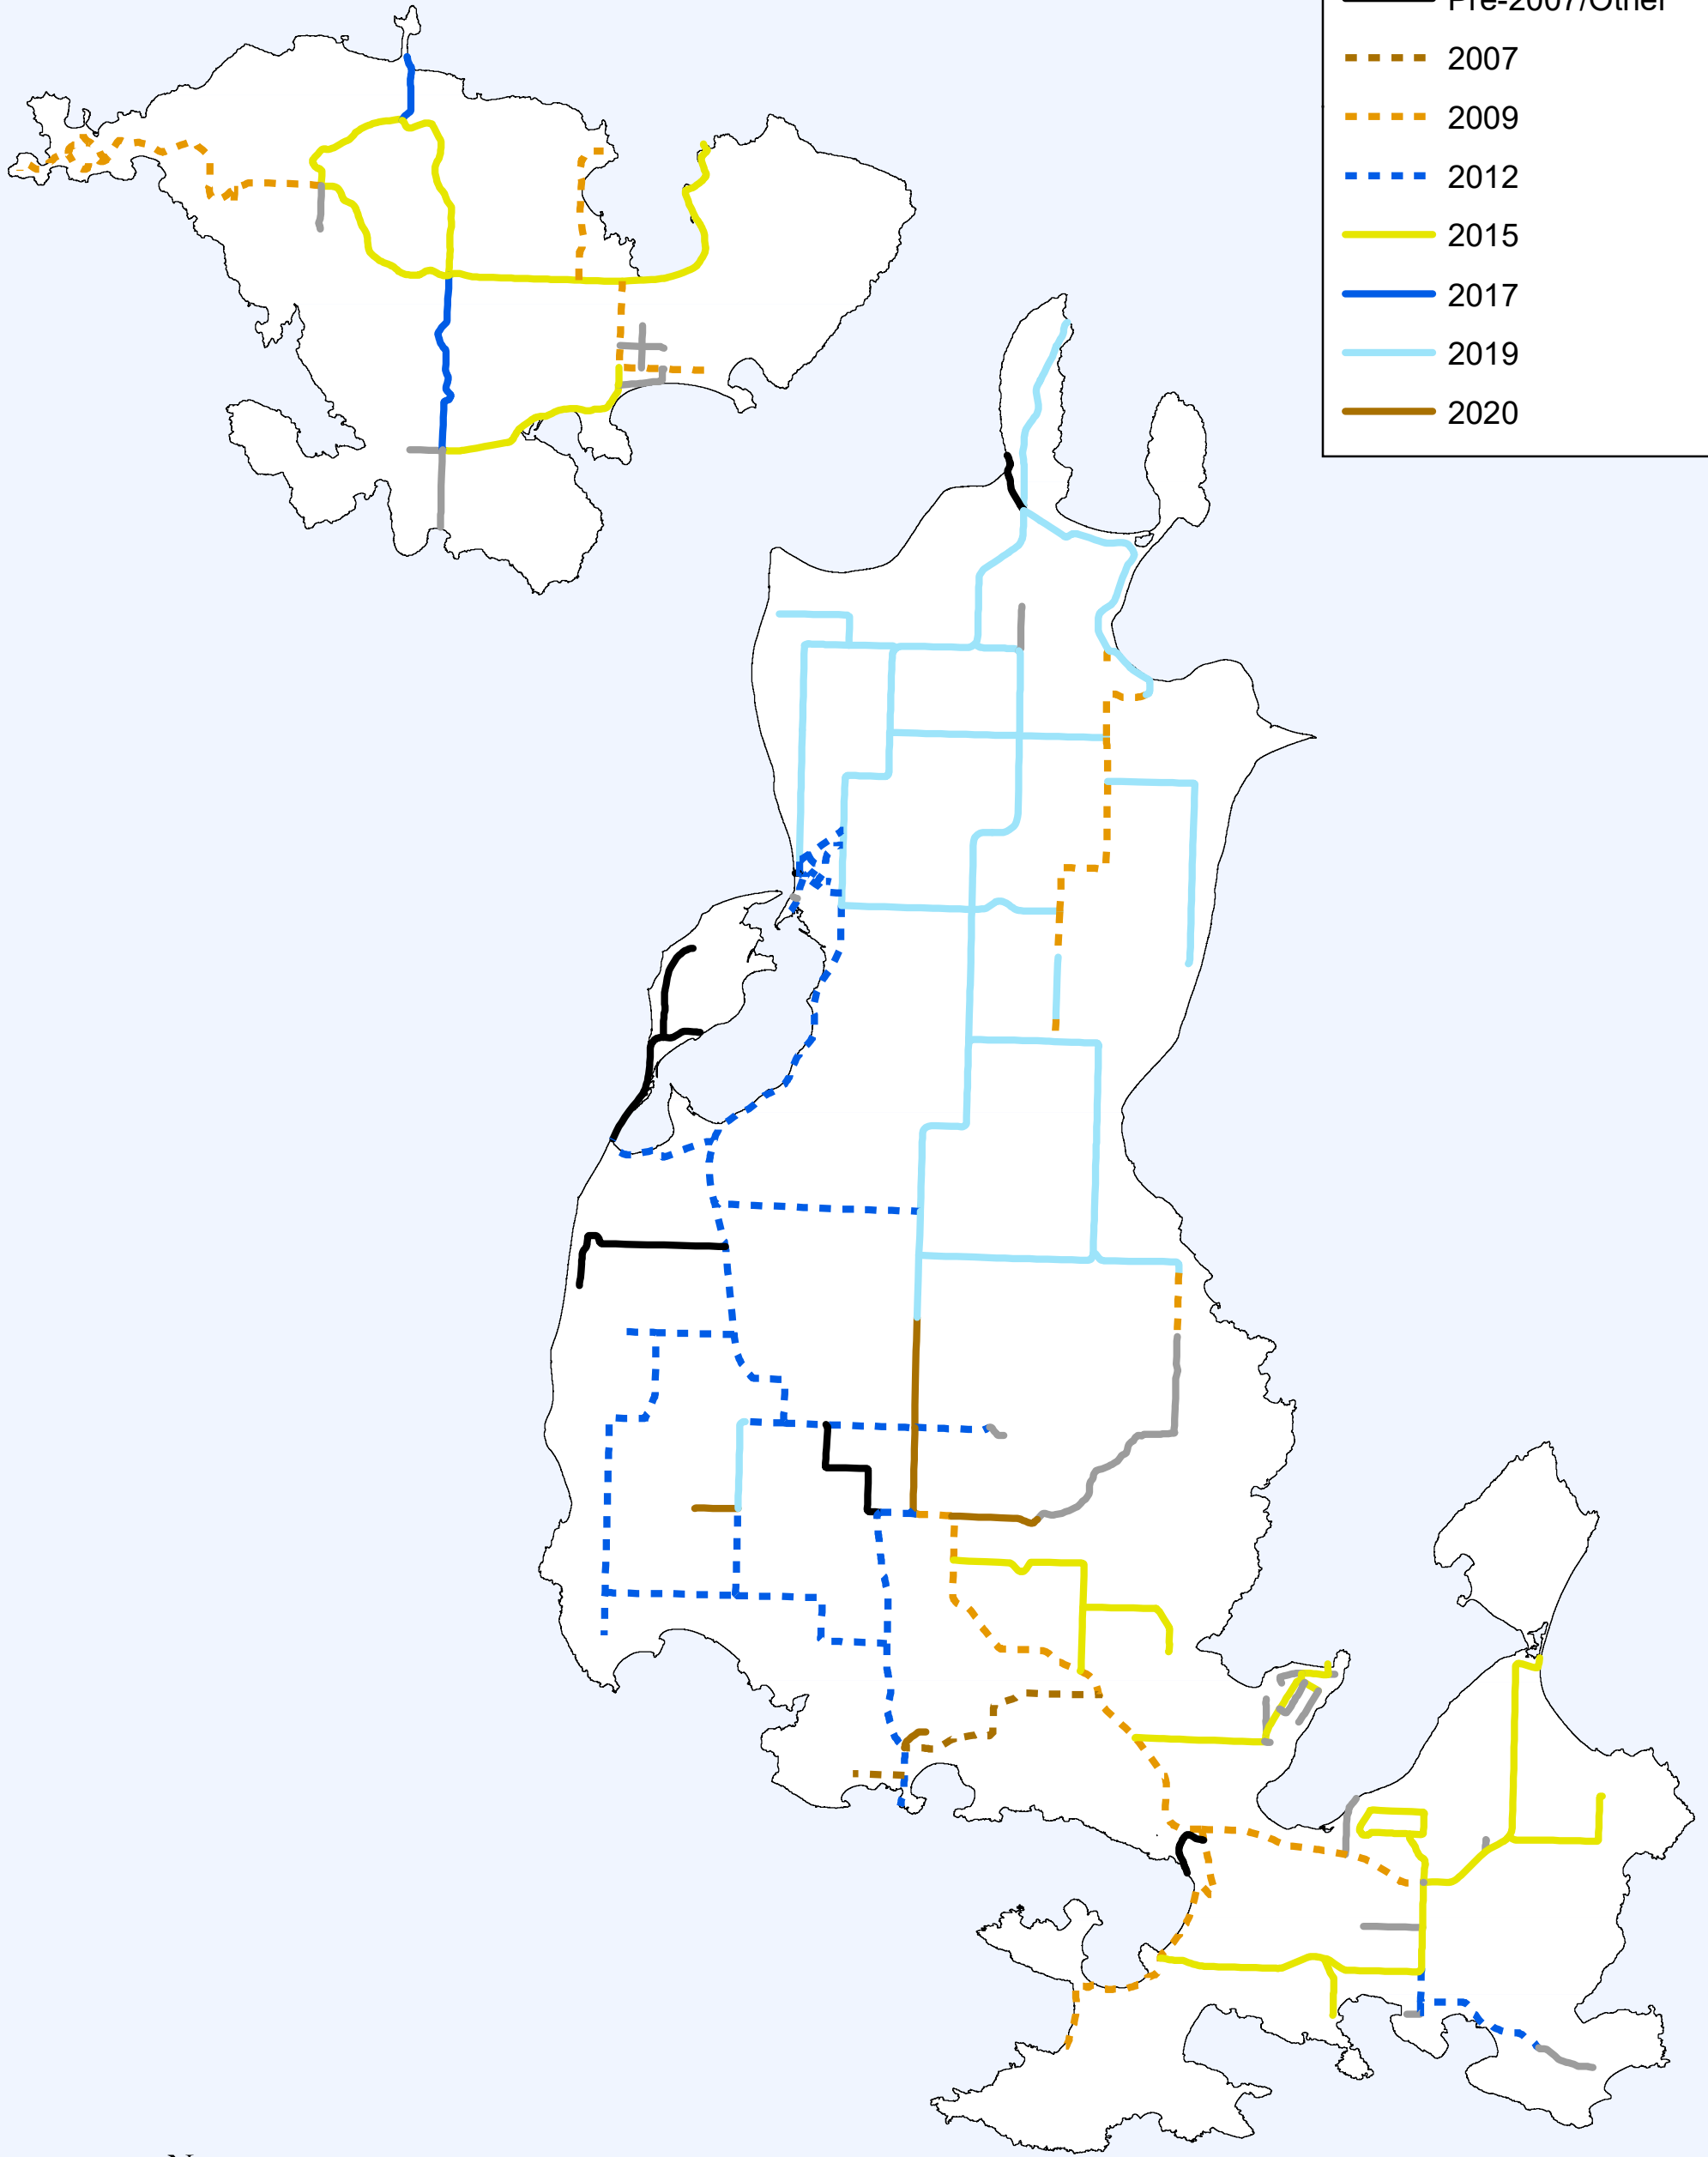

County Roads Chip Seal History

- Gravel
- Pre-2007/Other
- - - 2007
- - - 2009
- - - 2012
- 2015
- 2017
- 2019
- 2020

0 0.5 1 2 Miles

County Roads Chip Seal History 2007 - 2020
District 3
San Juan Island
San Juan County, Washington

Drawn By: J. Hanna

Date Saved: 2/3/2021