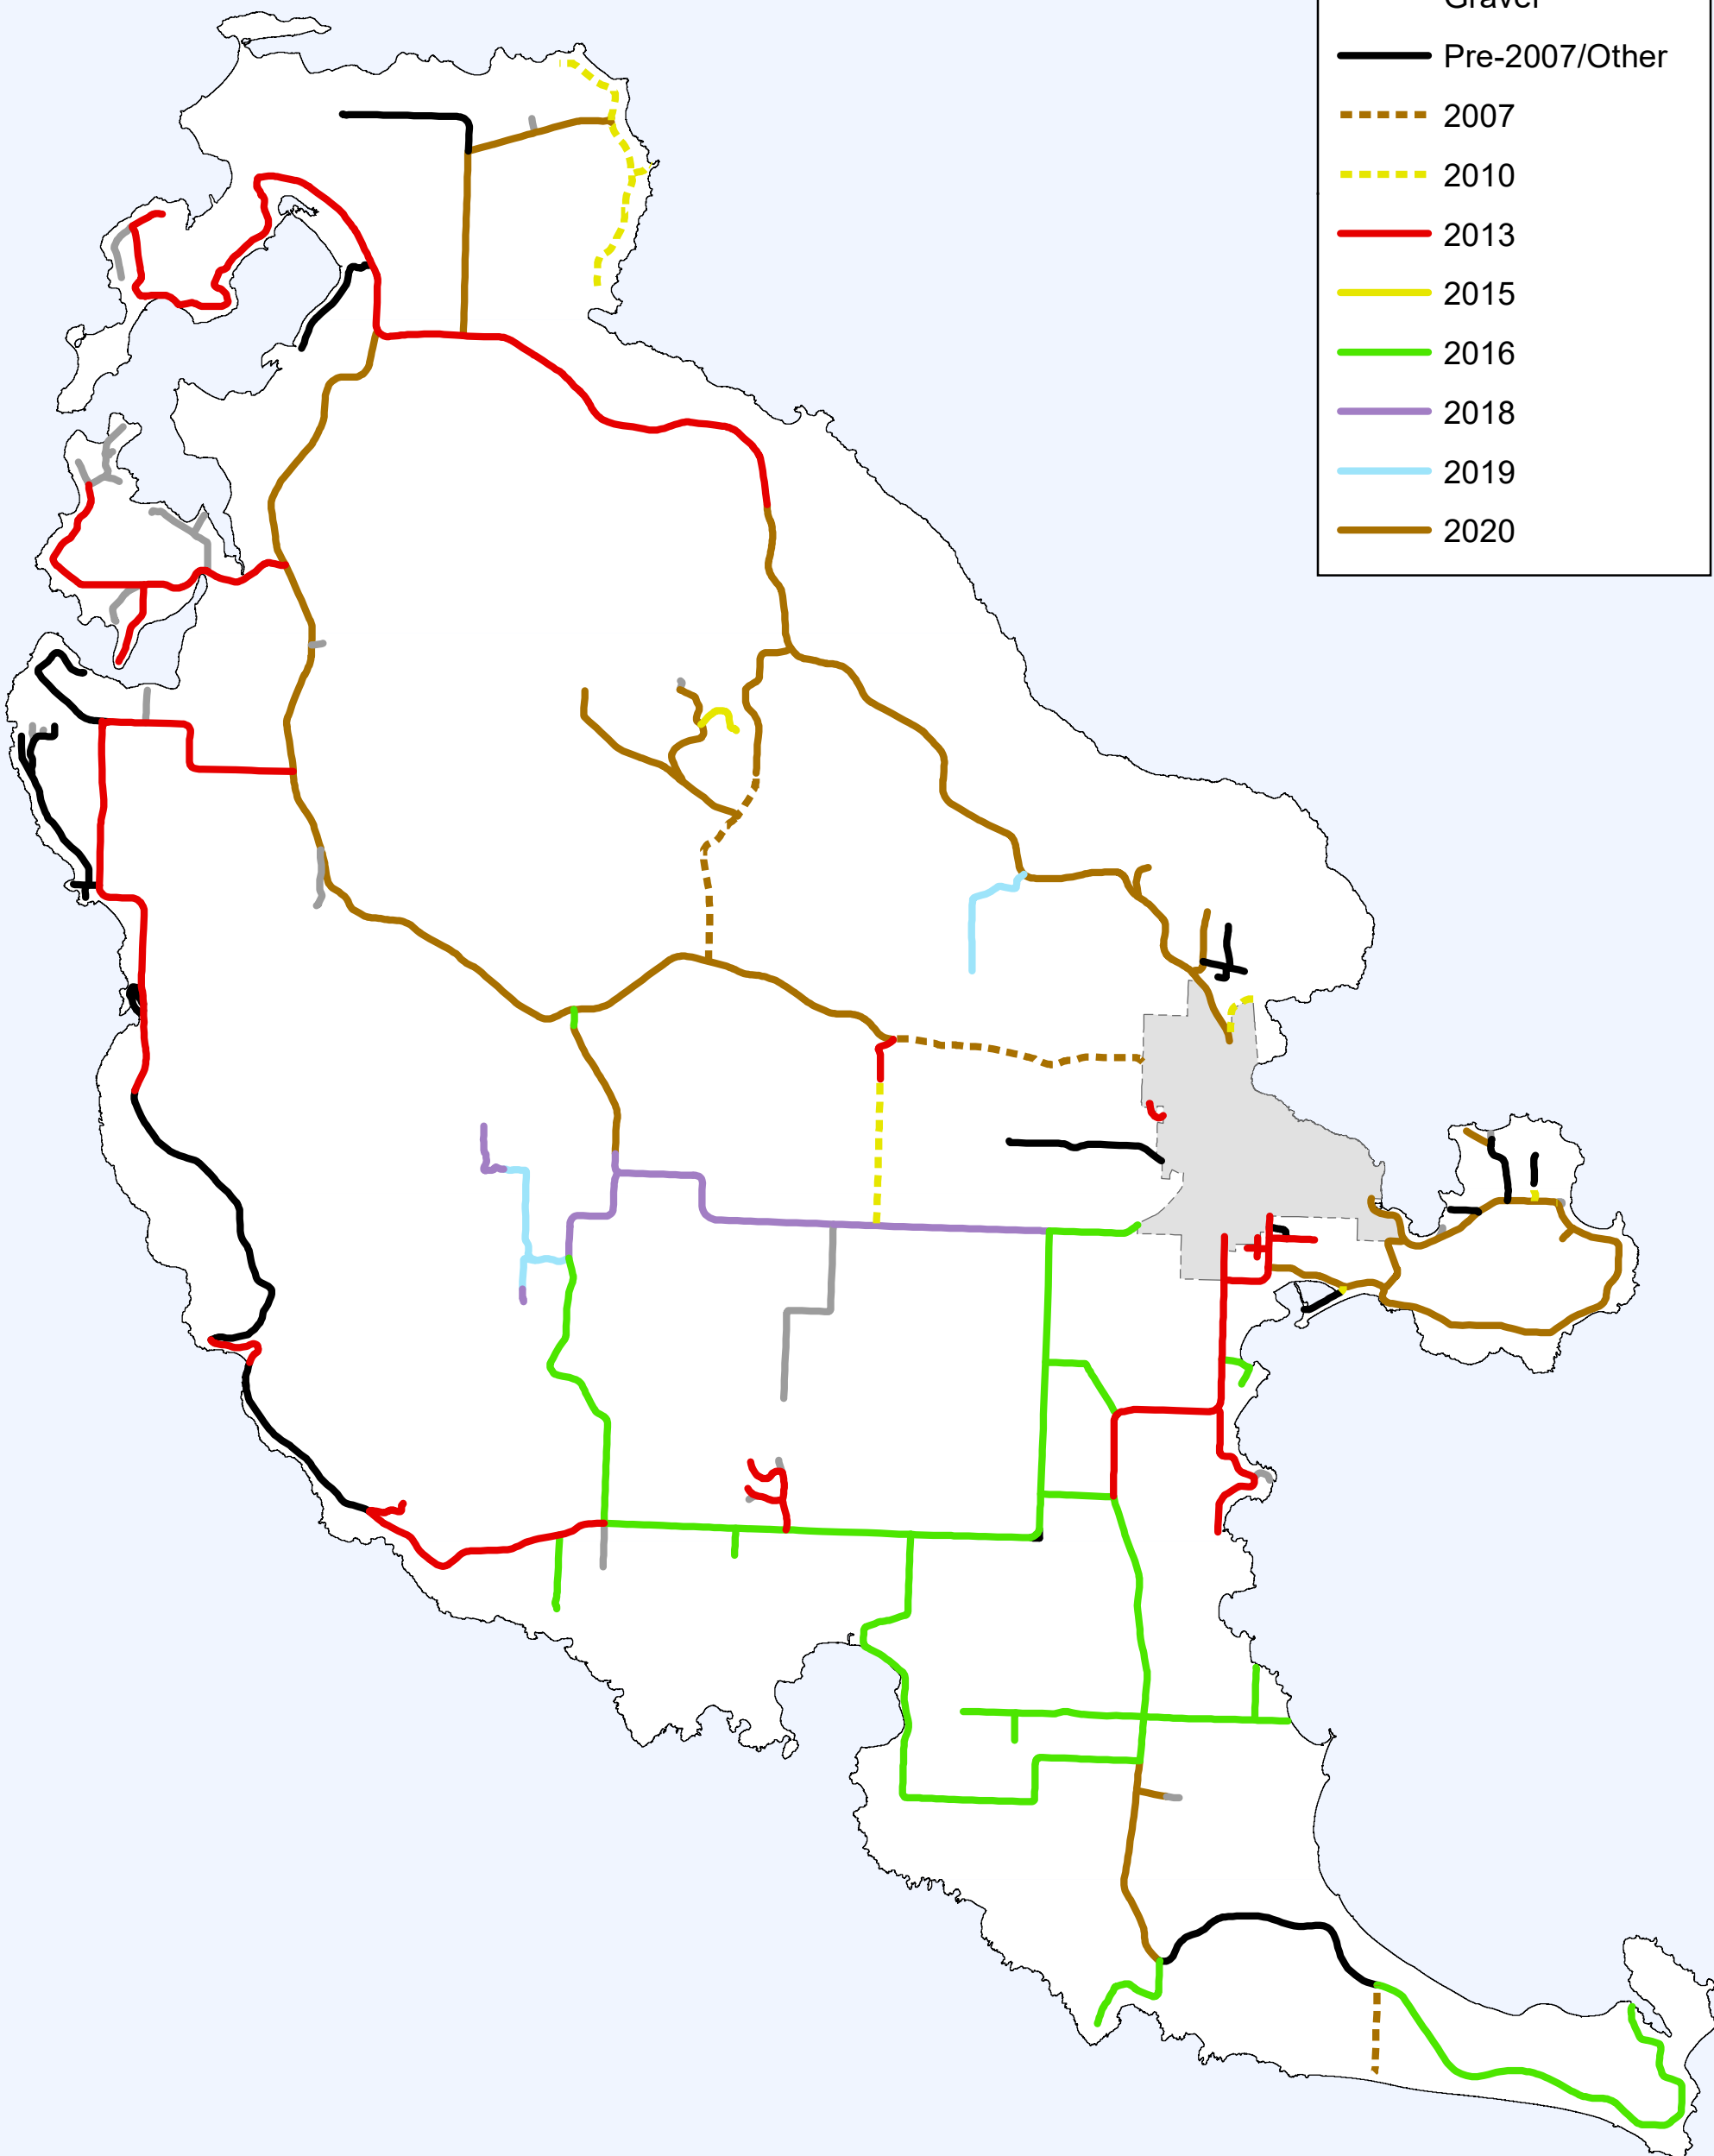

County Roads Chip Seal History

- Gravel
- Pre-2007/Other
- 2007
- 2010
- 2013
- 2015
- 2016
- 2018
- 2019
- 2020

0 0.5 1 2 Miles

**County Roads Chip Seal History 2007 - 2020
District 1**
San Juan Island
San Juan County, Washington

Drawn By: J. Hanna Date Saved: 2/3/2021