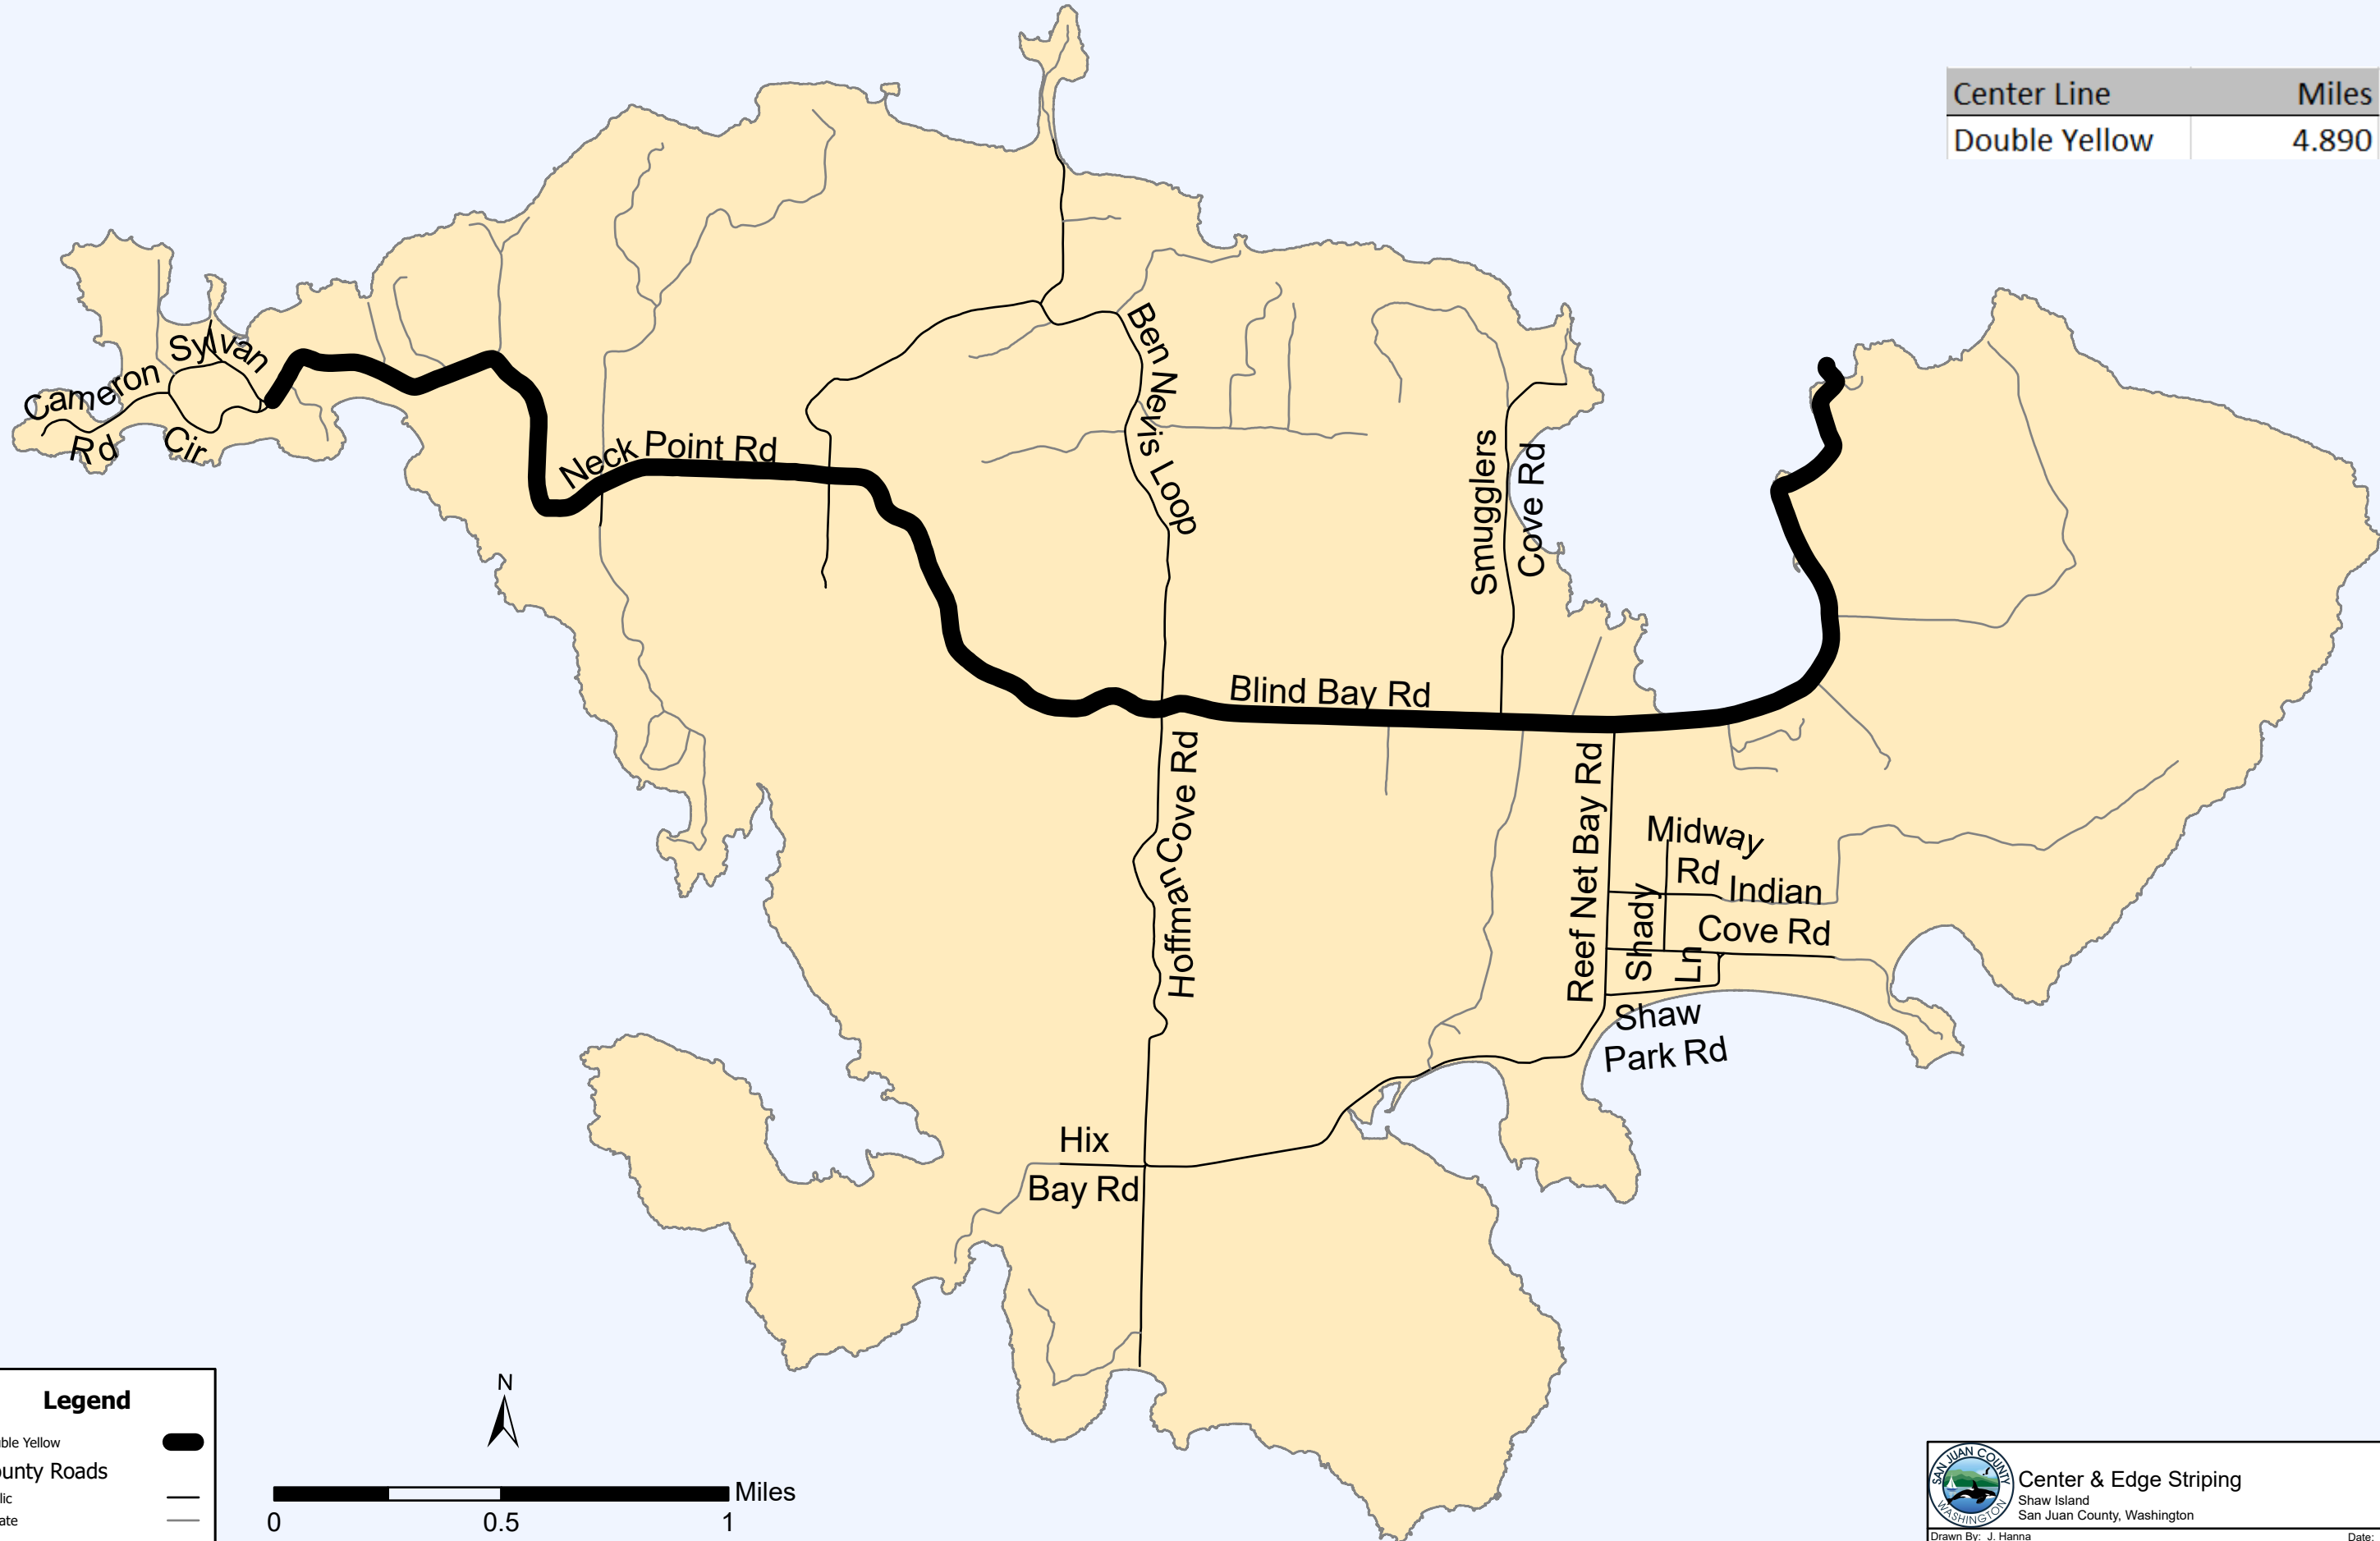

Center Line	Miles
Double Yellow	4.890

**Legend**

- Double Yellow
- County Roads
- Public
- Private

**Center & Edge Striping**  
 Shaw Island  
 San Juan County, Washington  
Drawn By: J. Hanna Date: 5/26/2022